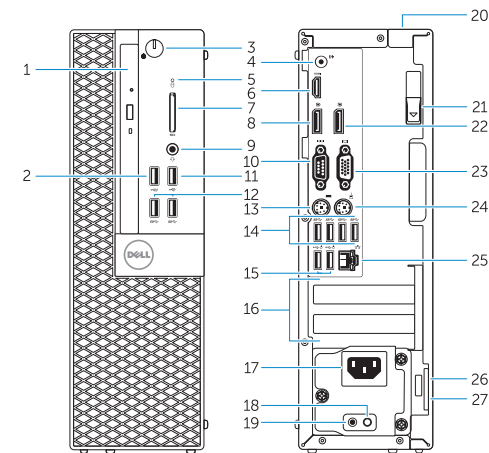

1. Optical-drive bay
2. USB 2.0 connector with PowerShare
3. Power button/Power light
4. Line-out connector
5. Hard-drive activity light
6. HDMI connector
7. Memory card reader (optional)
8. DisplayPort connector
9. Headphone connector
10. Serial connector
11. USB 2.0 connector
12. USB 3.0 connectors
13. PS2/Keyboard connector
14. USB 3.0 connectors
15. USB 2.0 connectors (Supports Smart Power On)
16. Expansion-card slots
17. Power connector
18. Power-supply diagnostic button
19. Power-supply diagnostic light
20. Cable-cover lock slot
21. Release latch
22. DisplayPort connector
23. VGA connector (optional)
24. PS2/Mouse connector
25. Network connector
26. Security-cable slot
27. Padlock ring